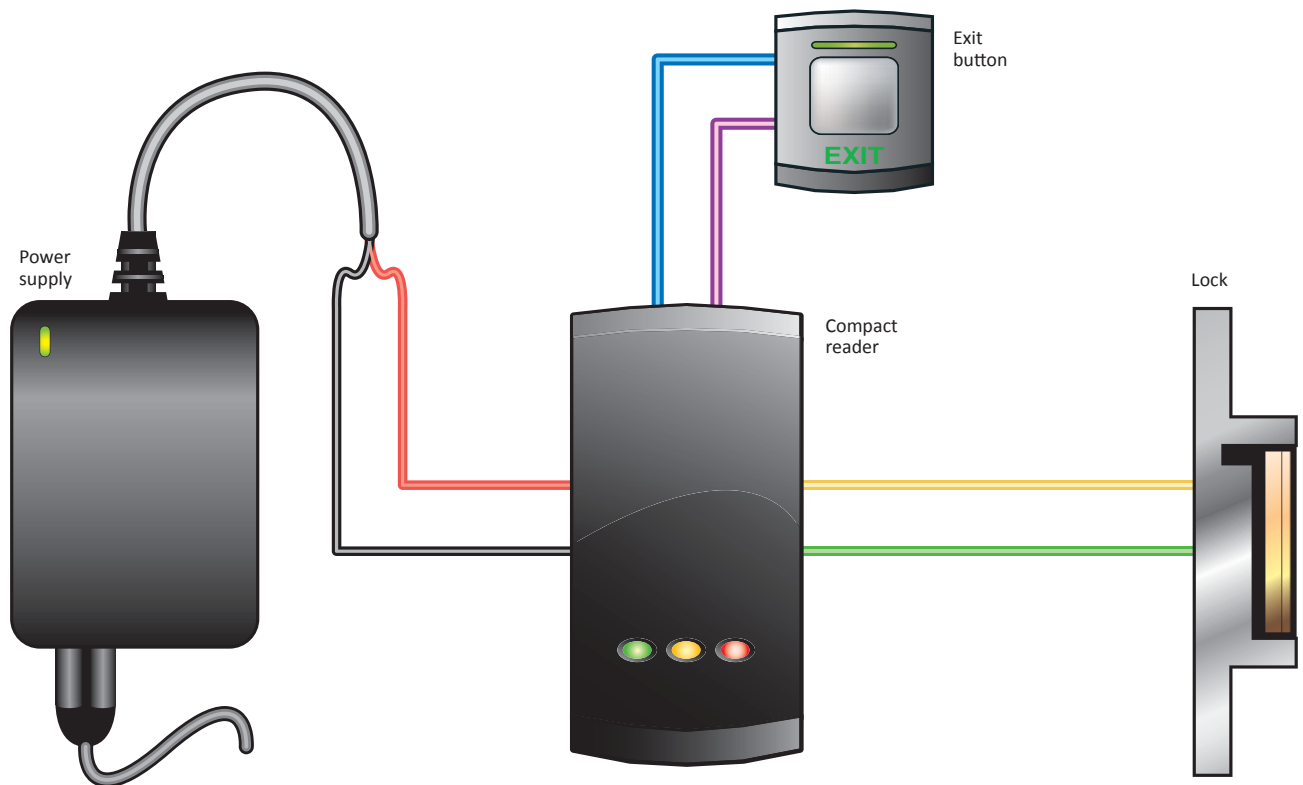

PROXIMITY P series compact readers

An access control unit and reader in one

What is it?

The PROXIMITY P series compact readers are part of the Compact range from Paxton. The P series compact range includes three different sizes and offers a screw connector option.

All compacts are standalone, meaning that they do not use a PC in their set up. The Compact products are a control unit and reader in one; they are great for lower security internal and external doors that need to have restricted access.

Compacts are easy to install and easy to use. Because Paxton have made fitting Compact so simple, no specialist installation

training is needed and it does not cause disruption to a site. The easy card pack management is a huge bonus for customers. Paxton Compacts are so much simpler than the competition; you just enrol one card and the whole pack is registered. There is also a straightforward way to bar cards if they get lost. Simple, economic and user-friendly.

Compact is a cost effective way of securing smaller sites or individual doors that need access control. They are designed to look smart as well as offer security. Compact really is the best option for any site that requires great looking, economic access control.