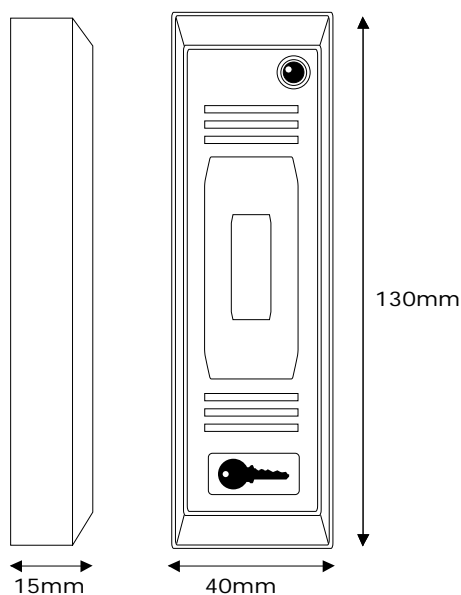

KeyPAC Slimline Reader

20451
20457

KeyPAC Slimline Reader

Features

Attractively styled in ABS housing the slimline reader comes in a choice of two colours: light beige or light grey. The fixing screw heads are covered by a 'clip-in' decor panel which can easily be replaced if the front of the reader becomes damaged. The reader has a built-in sounder which can be programmed to issue a local alarm when a door is left open or forced.

The KeyPAC slimline reader has a reading range of up to 8cm. To gain access the user must present a valid KeyPAC ID device to the reader. The LED will change from red to green showing the lock has been released. The LED flashes quickly from red to green to indicate unauthorised ID.

Specification

Maximum reading range:
KeyPAC slimline reader 8cm*

*Read range can be affected by mounting the reader directly on or close to metallic surfaces, if in doubt contact PAC for suitability for your application.

Dimensions:

H: 130mm L: 40mm D: 15mm

Weight:

300g

Operating Temperature:

-40° to 50°C

Packaging:

Pre-packed