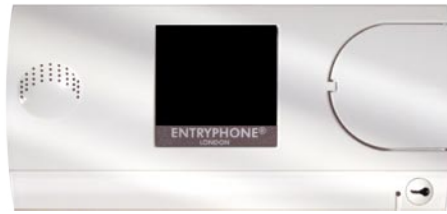

Landscape

Part No. Description

- 201PTS One button press-to-speak video monitor telephone
- 202PTS Two button press-to-speak video monitor telephone
- 201PTSS One button press-to-speak video monitor telephone with indicator lamps and ringer mute switch