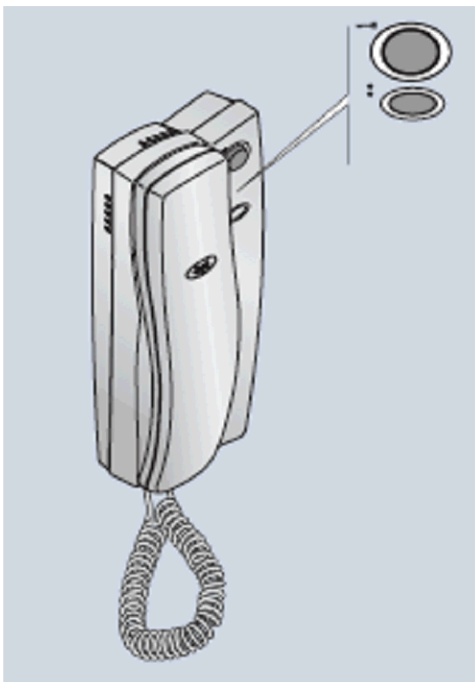

## Lynea YC/200UK Operating Instructions

Once the relevant button on the entrance panel has been pressed, the Lynea handset will give an audible call tone.

For audio communication lift the receiver.

**Lynea is equipped with the following controls.**

Door lock release button.

Auxiliary or Stair light control.

BPT Security Systems (UK) Ltd, Unit 16 Sovereign Park, Cleveland Way, Hemel Hempstead,  
Hertfordshire. HP2 7DA.

Tel: 01442 230800 Fax: 01442 244729  
sales@bpt.co.uk www.bpt.co.uk