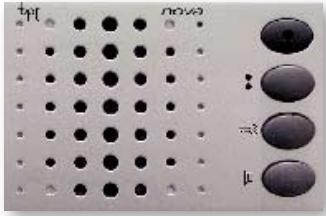

Nova

RECESSED COLOUR HANDS-FREE VIDEO ENTRY CONTROL

Silver

White

Anthracite grey

Audio module

Video module

Table-top version

Audio activation

Recessed installation

AUX 1 button for centralized auxiliary control of stair light, selection of entry panel

Codes/items 2-wire system

	Code/Item	Description
	<p>6053-2300 NC/321 SV</p> <p>6053-1310 NC/321 BB</p> <p>6053-1410 NC/321 GR</p>	<p>Hands free audio entry control, 3 module plastic inserts and frames included in the package. Ornamental plate not included.</p> <p>Available in versions Silver (6053-2300), White (6053-1310) and anthracite grey (6053-1410)</p>
	<p>6215-2100 NVMKIT/X1 SV</p> <p>6215-1900 NVMKIT/X1 BB</p> <p>6215-2000 NVMKIT/X1 GR</p>	<p>Colour video entry control with 2" display, hands-free audio, 3 and 6 module plastic inserts and frames included in the package. Ornamental plate not included.</p> <p>Available in versions Silver (6215-2100), White (6215-1900) and anthracite grey (6215-2000)</p>
	<p>6262-3700 NOVAKIT/04</p> <p>6262-0710 NOVAKIT/02</p> <p>6262-0810 NOVAKIT/00</p>	<p>Colour video entry control kit, single-family expandable, composed of video entry control with hands-free audio, 3 and 6 module plastic inserts and frames, 6-module recessed box, 6-module ornamental plate, single-call entry panel with additional call button, system power supplier.</p> <p>Available in versions Silver (6262-3700), White (6262-0710) and Anthracite Grey (6262-0810)</p>
	<p>6282-8310 NST/61</p>	<p>6-module tabletop support, anthracite grey.</p>